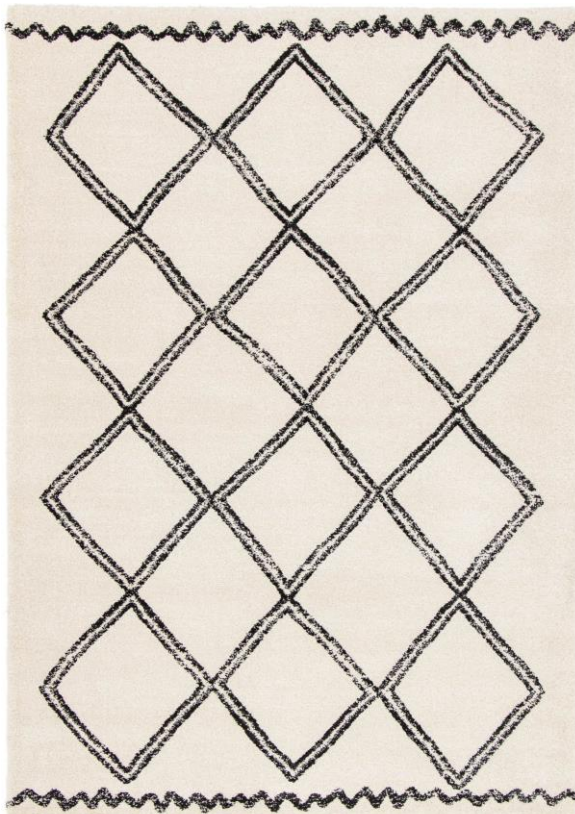

NOMADE

DE DIMORA

Machine made production

100% Polypropylene

Thickness: 17 mm

Weight: 2400 gr / sqm

Standard sizes cm: 80x150 – 120x170 – 160x230 – 200x290

Cutting service available for custom size, quotation on request

NOMADE

70619-360

70622-360

70627-366

70628-366