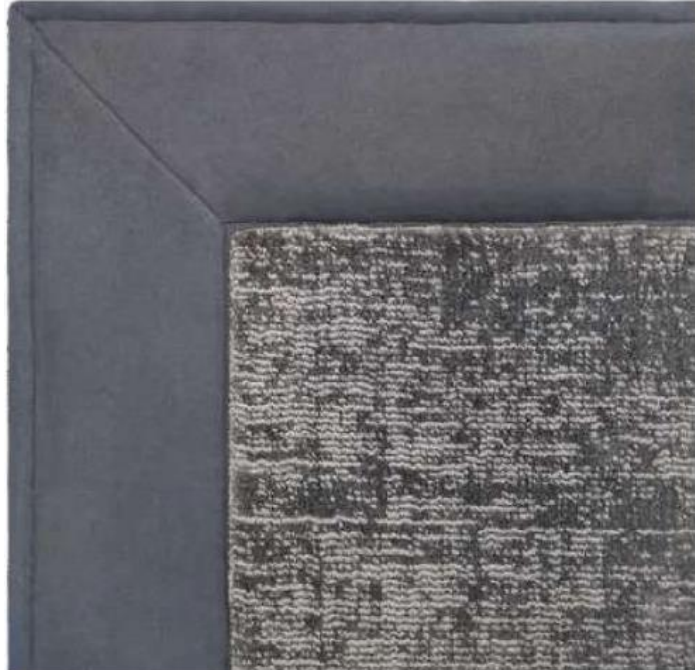

GRECA

DE DIMORA

Wilton production
100% New Zealand Wool
Thickness: 5 mm – Weight: 1300 gr / sqm
Custom size service: Roll with width 2 or 4 meters
20 production days
Suitable for custom made rugs or wall to wall

GRECA

ALPINE

KEY-ASH

KEY-DENIM

KEY-DOVE

KEY-HEAVY METAL

KEY-STONE

GRECA

BORDERS

PERLON

**PANAMA
MEDIUM 5,5 CM**

**PANAMA
LARGE 10 CM**