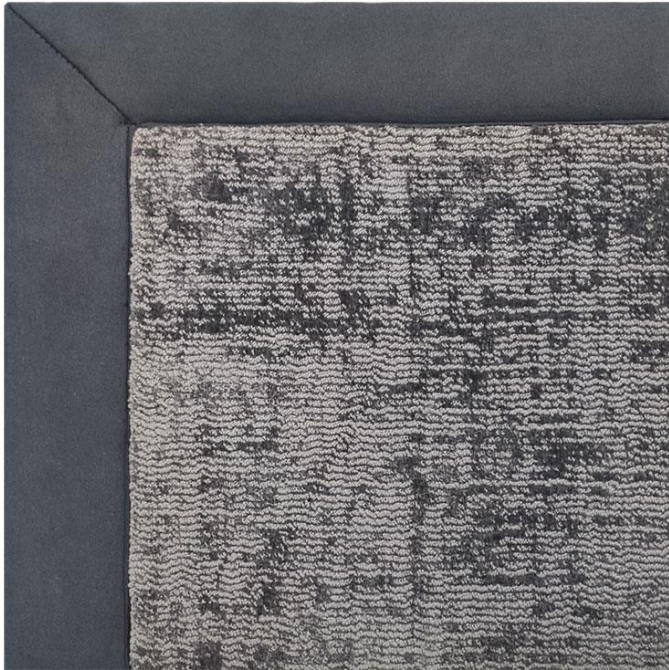

GRECA

DE DIMORA

Wilton production
100% New Zealand Wool
Thickness: 5 mm – Weight: 1300 gr / sqm
Custom size service: Roll with width 2 or 4 meters
20 production days
Suitable for custom made rugs or wall to wall

GRECA

ALPINE

KEY-ASH

KEY-DENIM

KEY-DOVE

KEY-HEAVY METAL

KEY-STONE

GRECA

BORDERS

PERLON

**PANAMA
MEDIUM 5,5 CM**

**PANAMA
LARGE 10 CM**