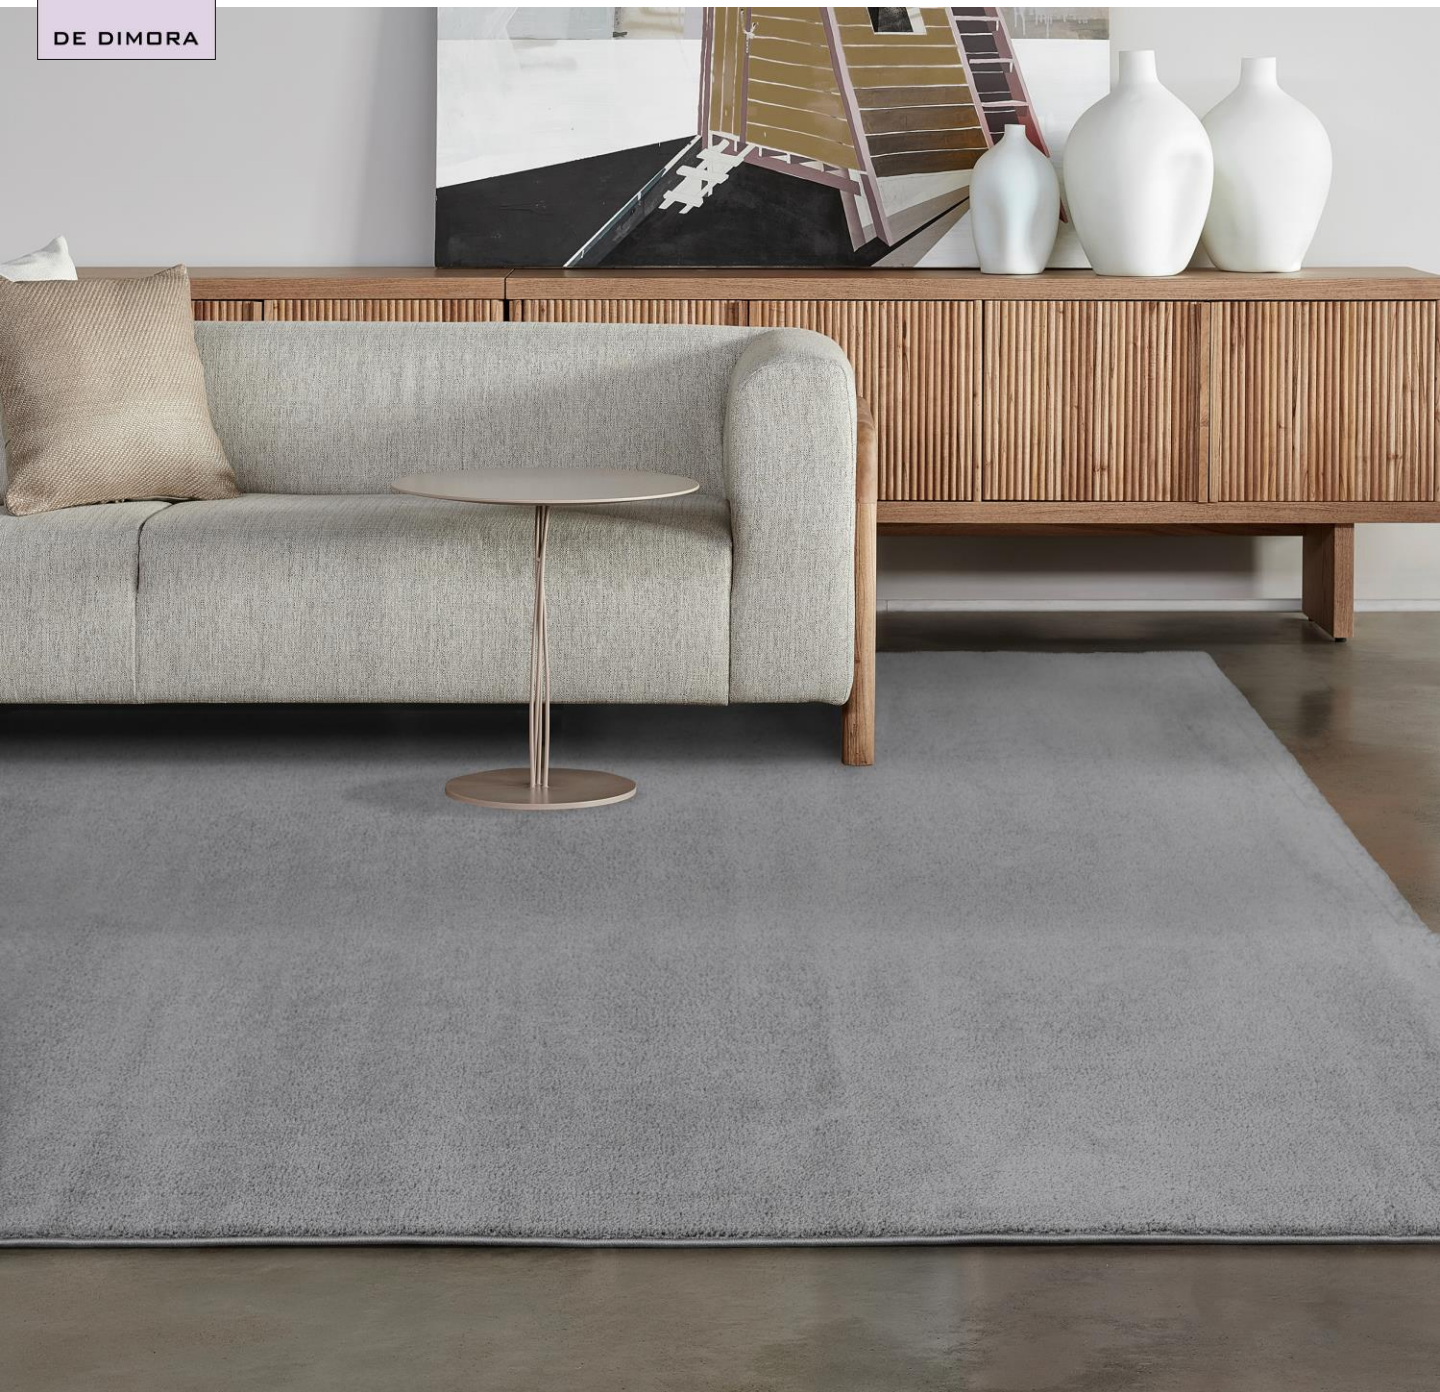

BOHEME

DE DIMORA

Machine made production
100% Polyester Microfiber
Thickness: 11 mm

Weight: 2200 gr / sqm

Standard sizes cm: 60x115 – 67x135 – 80x150
133x190 – 160x230 – 200x290 – 240x330

Cutting service available for custom size, quotation on request