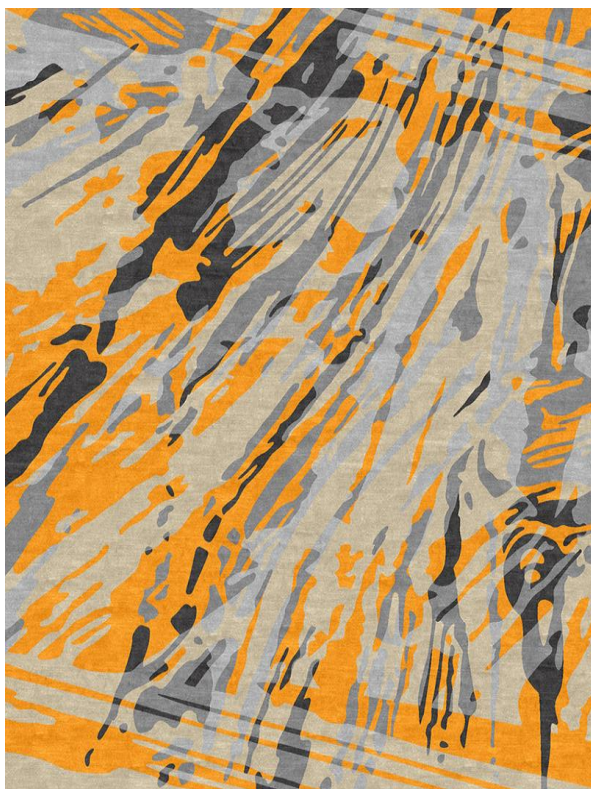

# MARTE

DE DIMORA

ACRYLIC

# MARTE

DE DIMORA

**RED**

**KAKI**

**YELLOW**

Handtufted production

100% Acrylic

Thickness: 14 mm

Weight: 3700 gr / sqm

Standard sizes cm: 170x240

200x300 – 250x350

Custom sizes and colors on request

30 production days

The colors of the rugs both in the photos and in the renders are purely indicative. Refer to the pompom color codes