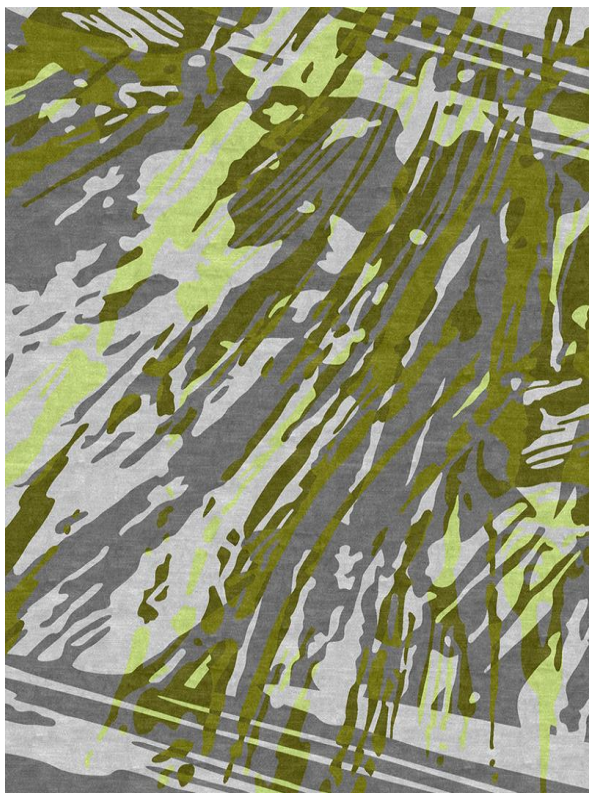

# MARTE

DE DIMORA

ACRYLIC

# MARTE

DE DIMORA

**RED**

**KAKI**

**YELLOW**

Handtufted production

100% Acrylic

Thickness: 14 mm

Weight: 3700 gr / sqm

Standard sizes cm: 170x240

200x300 – 250x350

Custom sizes and colors on request

30 production days

The colors of the rugs both in the photos and in the renders are purely indicative. Refer to the pompom color codes